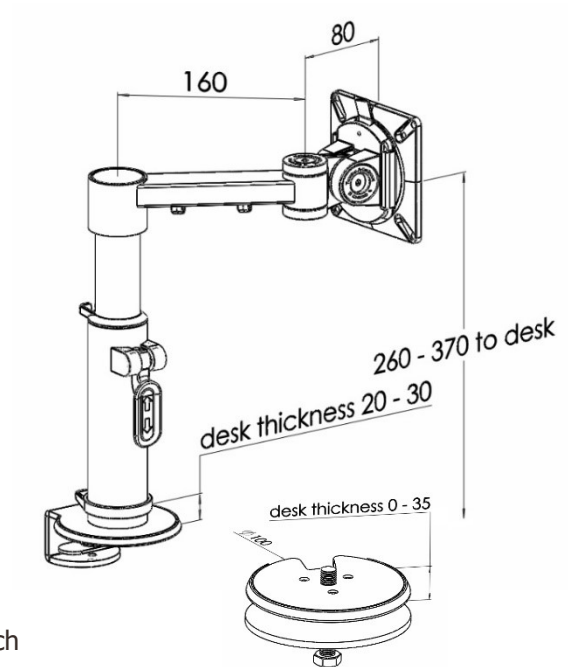

XSTREAM single beam arm

Product Specification

Product code	XSTREAMCOMB01W - white
Weight capacity	10kg
Max forward extension	240mm
VESA	75mm & 100mm VESA compliant
Movement	Height adjustment, tilt, swivel, rotation and reach
Height adjustment	Max height adjustment 380mm from desk top
Fixings	Supplied with baby-c and through-desk as standard

Additional Information

Single beam arm with manual height adjustment

Additional +/- 70mm available with ratchet mechanism

Lockable quick release VESA function

Compact – folds back into a space of 40mm

Silver – XSTREAMCOMB01S - RAL code 9006